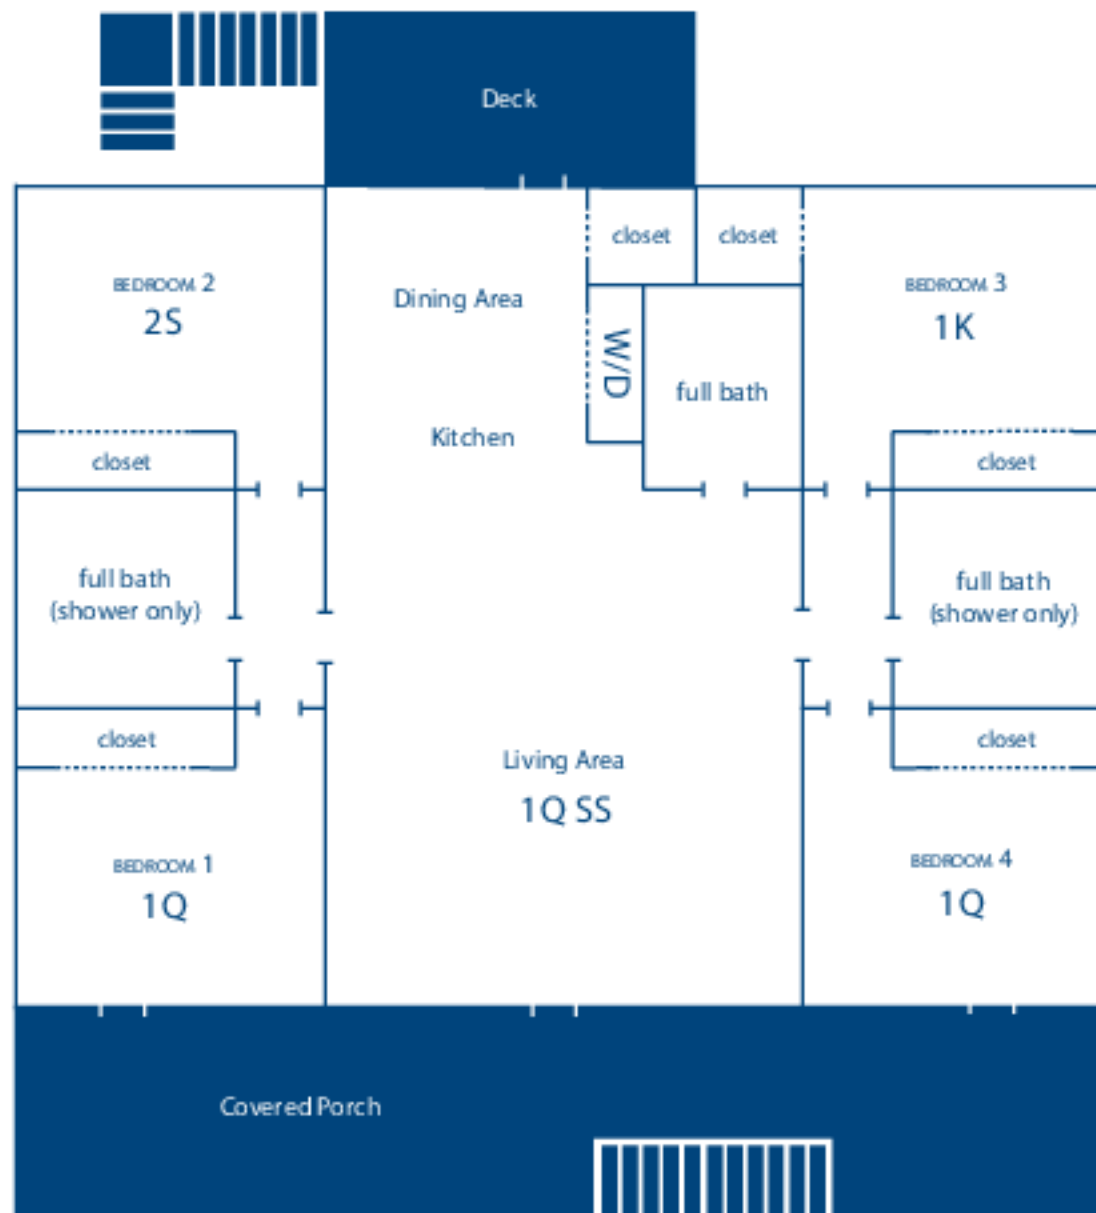

Down River

1205 Palmetto Blvd.

Drawings are not scaled to exact size and information is subject to change.

atwood
vacations | real estate

© 2020 Atwood Vacations Real Estate
All rights reserved