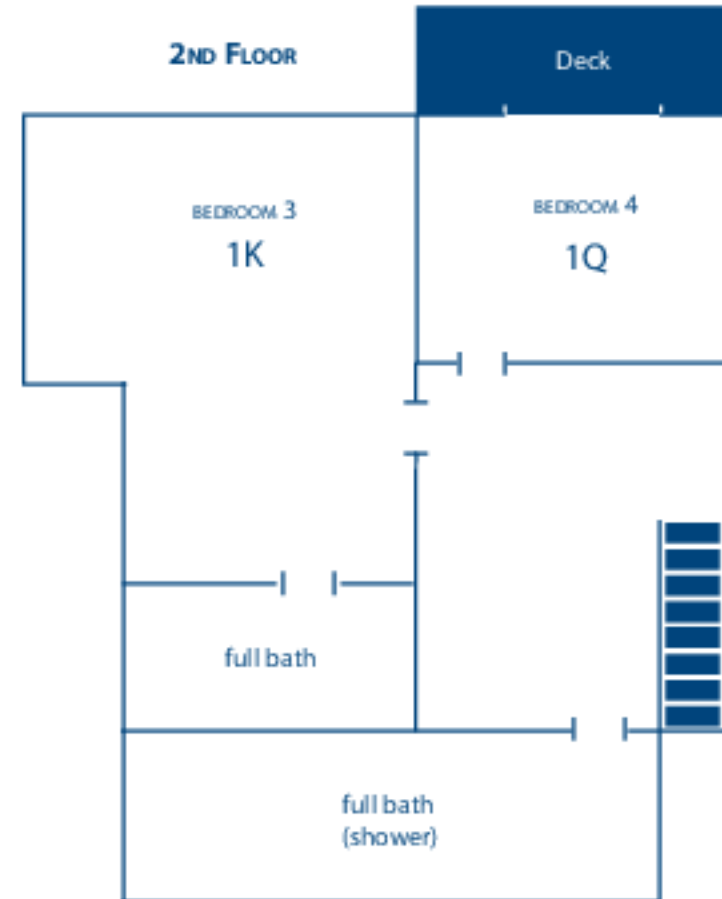

Sunset On the Sound-B

3522 Palmetto Blvd.

St. Helena Sound

Palmetto Blvd.

Drawings are not scaled to exact size and information is subject to change.

atwood
vacations | real estate

© 2020 Atwood Vacations Real Estate
All rights reserved