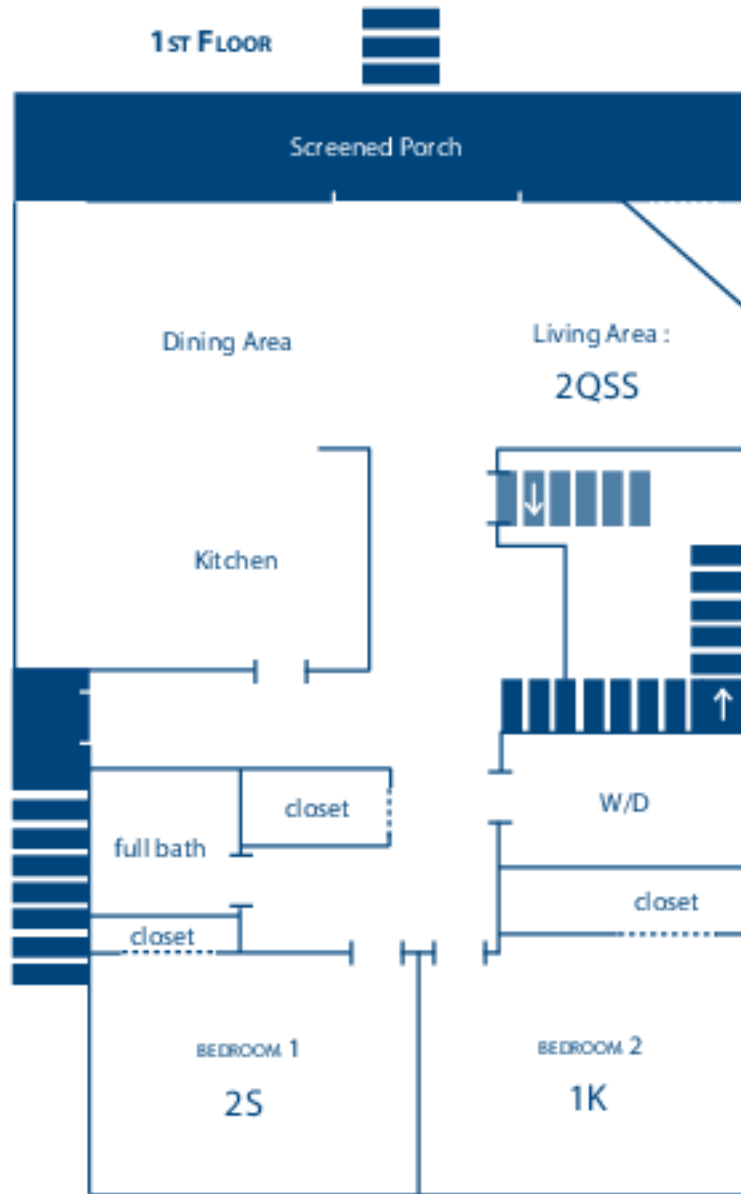

Sunset On the Sound-B

3522 Palmetto Blvd.

St. Helena Sound

Palmetto Blvd.

Drawings are not scaled to exact size and information is subject to change.

atwood
vacations | real estate

© 2020 Atwood Vacations Real Estate
All rights reserved