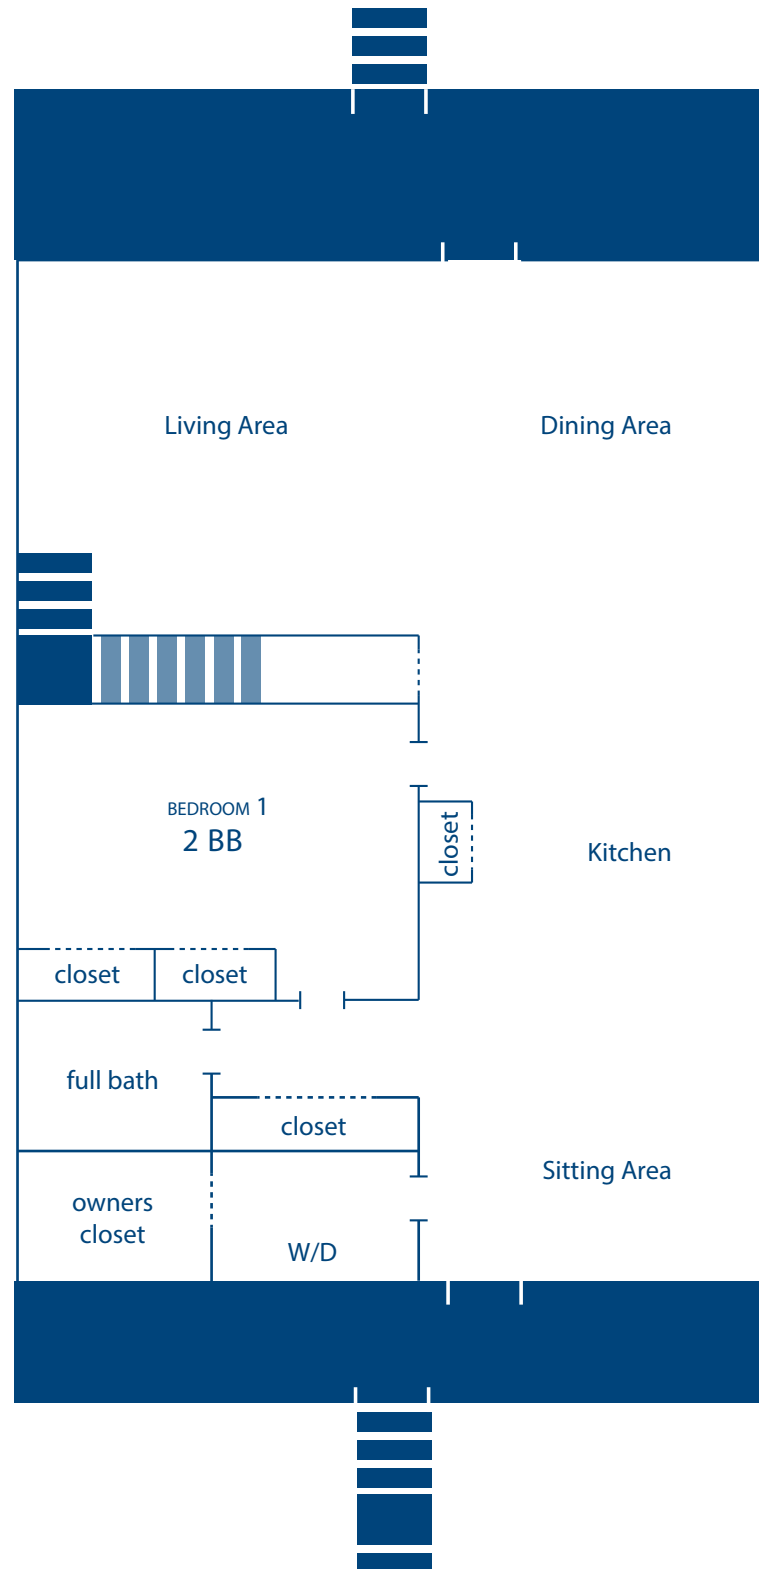

Tide's Turned

3802B Scott Creek Drive

1st Floor

Tide's Turned

3802B Scott Creek Drive

2nd Floor